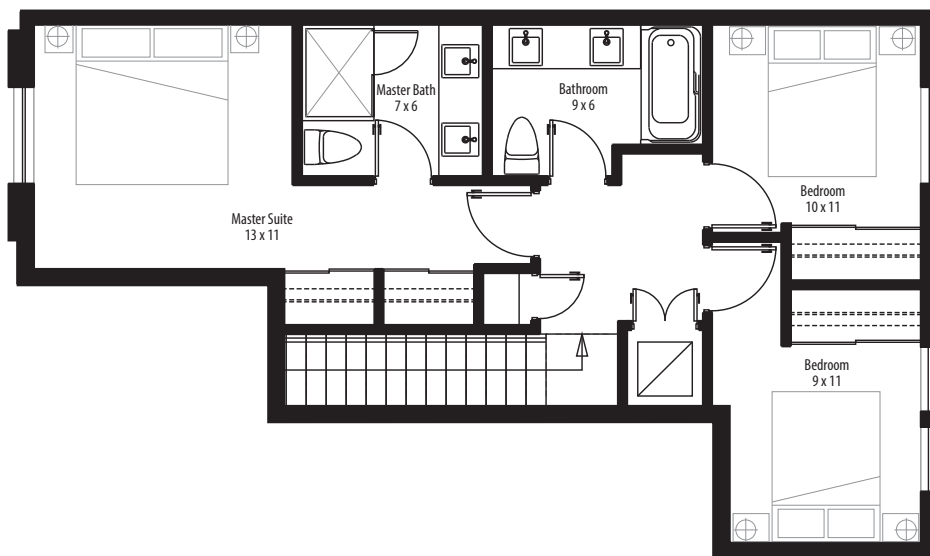

Third Floor

Liveable Area

First Floor:	115 SQ FT
Second Floor*:	635 SQ FT
Third Floor:	635 SQ FT
Total:	1,385 SQ FT

This is not an offering for sale. This can only be done with the submission of a Disclosure Statement
Dimensions and areas are approximate and are subject to change. The developer reserves the right to modify floorplans at any time.