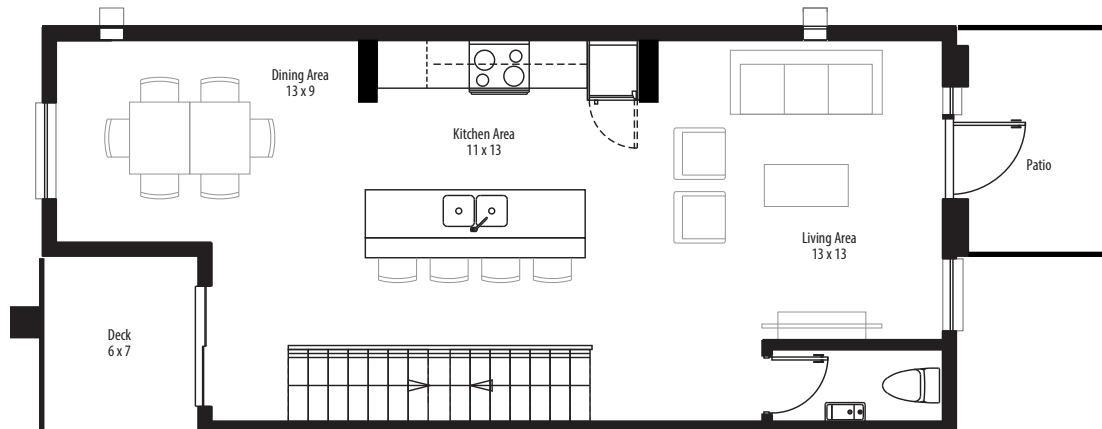

Second Floor